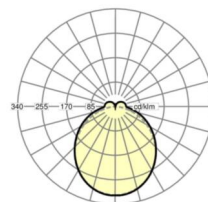

CHARACTERISTICS

Order number	18570204100
EAN number	4020863351152
Commodity code	94051190
Certification mark	IP 20, Protection class I, ENEC10 VDE, F, HACCP DIN10500/Food/IFS-application-related suitability/BRC, Indoor, CE
Impact resistance (IK rating)	IK03 (-20°C bis 40°C)
Ambient temperatur	ta -20°C to 40°C
Warranty period	5 years
State funding programs	BEG - Federal funding for efficient buildings (valid only for Germany)

ELECTRICAL ENGINEERING

Controller	Electronic driver (1 pcs.)
System output	37W
Mains voltage	230V/50Hz
Energy efficiency class/light source	D

LIGHTING TECHNOLOGY

Placement	LED, Colour rendering/Light colour CRI ≥ 80 / 4000K
Colour tolerance (MacAdam)	3SDCM
Nominal luminous flux	5682lm
LED service life	50000h L80/B10 (Tq 40°C)
Luminaire luminous efficiency	152lm/W
Beam angle	115° (C0) / 110° (C90)
UGR lat./long.	25.5 / 24.9

MECHANICS

Housing colour	traffic white RAL 9016
Dimensions (LxWxH/DxH)	1531mm x 55mm x 37mm
Weight (net)	1.9kg
Type of installation	Mounting rail system installation

Dimensions

L	1531 mm	Length
B	55 mm	Width
H	37 mm	Height

DEEP-LINK

<https://www.regiolux.de/en/article/18570204100>

Reference	LED 6000lm 840
ηLB	100 %
Φ ↓/↑	90 % / 10 %
UGR lat./long.	25.5 / 24.9